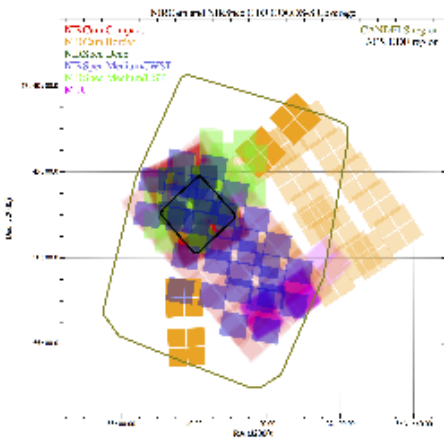

The JWST Advanced Extragalactic Survey (JADES)

Welcome to the public space of the JADES collaboration

In these pages you will soon find public information on our survey as well as various products generated by our team and that we are making available to the community.

Recent space activity

Chris J Willott

[NIRcam - NIRSpec GTO / galaxy assembly survey catalogs](#) updated Mar 13, 2020 • [view change](#)

Pierre Ferruit

[The JWST Advanced Extragalactic Survey \(JADES\)](#) updated Feb 28, 2018 • [view change](#)