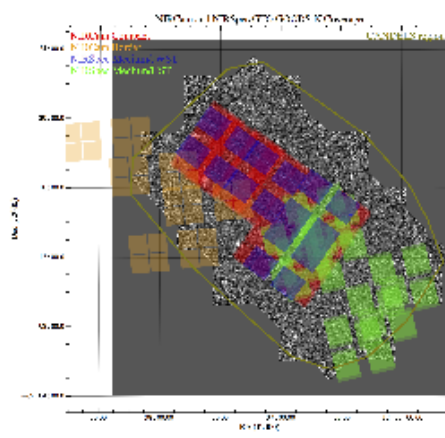

The JWST Advanced Extragalactic Survey (JADES)

Welcome to the public space of the JADES collaboration

In these pages you will soon find public information on our survey as well as various products generated by our team and that we are making available to the community.

Recent space activity

Chris J Willott

[NIRcam - NIRSpec GTO / galaxy assembly survey catalogs](#) updated Mar 13, 2020 • [view change](#)

Pierre Ferruit

[The JWST Advanced Extragalactic Survey \(JADES\)](#) updated Feb 28, 2018 • [view change](#)

[NIRcam - NIRSpec GTO / galaxy assembly survey catalogs](#) updated Jan 31, 2018 • [view change](#)

[Creation](#) updated Apr 20, 2017 • [view change](#)

[Overview](#) updated Apr 20, 2017 • [view change](#)